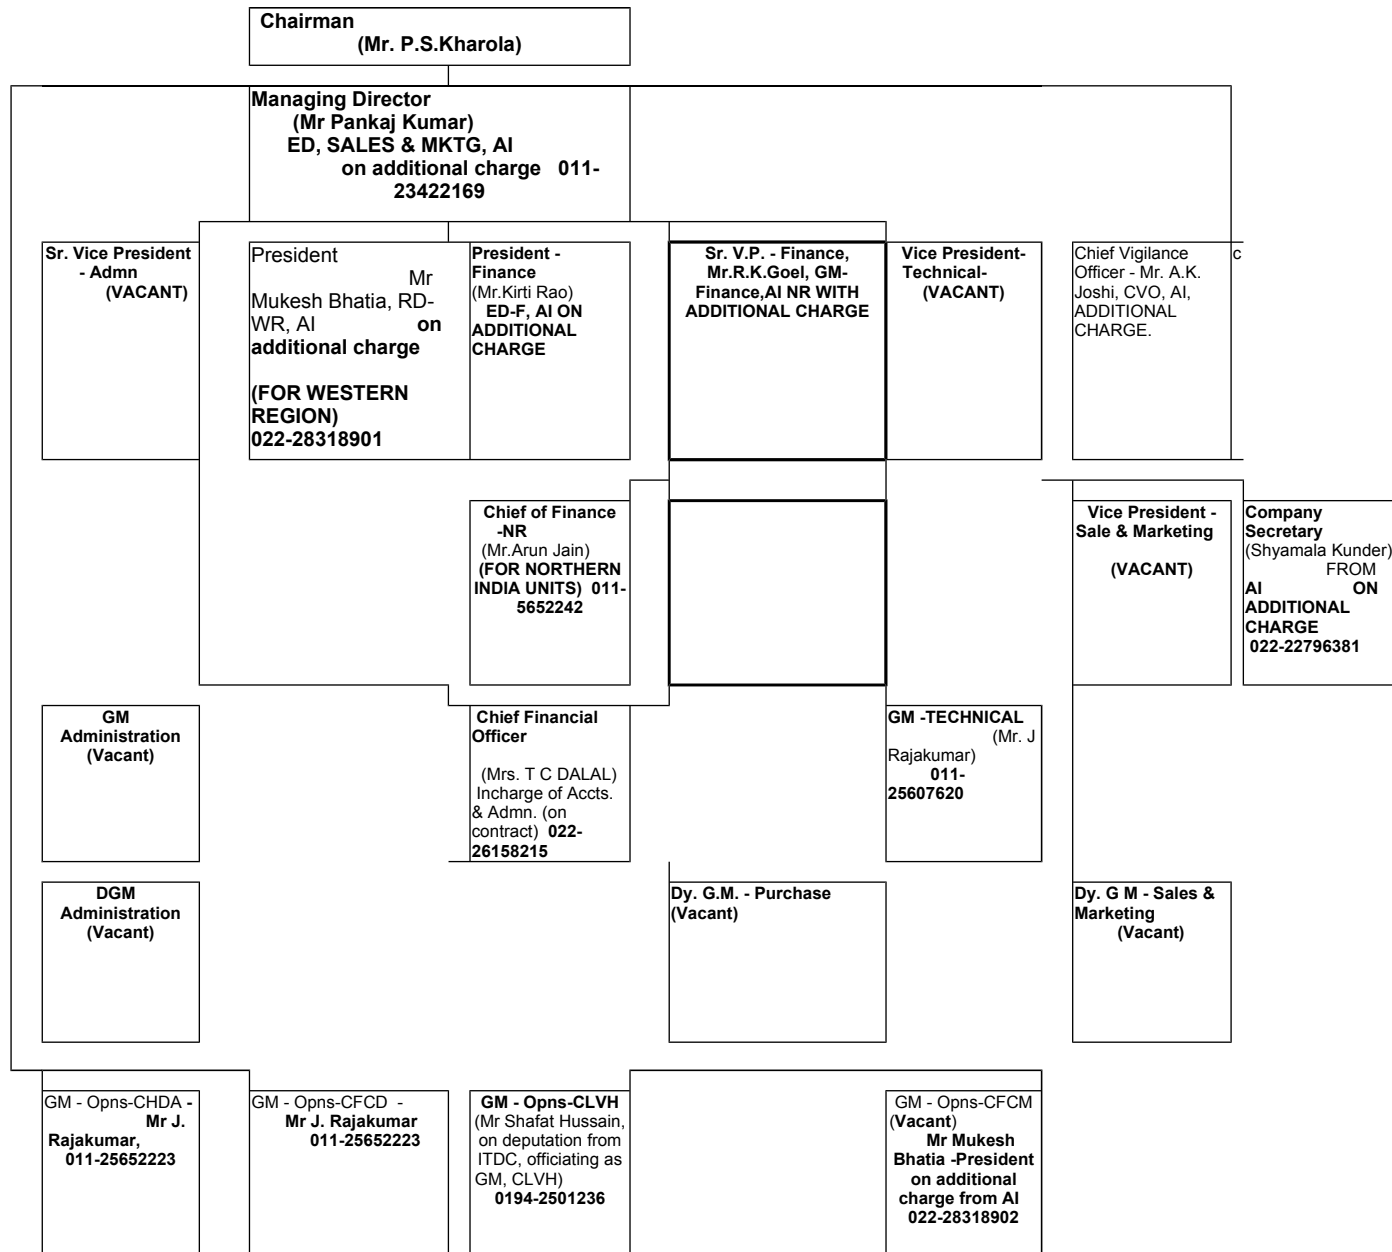

HOTEL CORPORATION OF INDIA LTD.

ORGANISATION CHART (AS ON 01.08.2018)

Annex. 1.

CHDA :Centaur Hotel Delhi Airport
 CFCD :Chefair Flight Catering Delhi
 CLVH :Centaur lake View Hotel
 CFCM :Chefair Flight Catering Mumbai